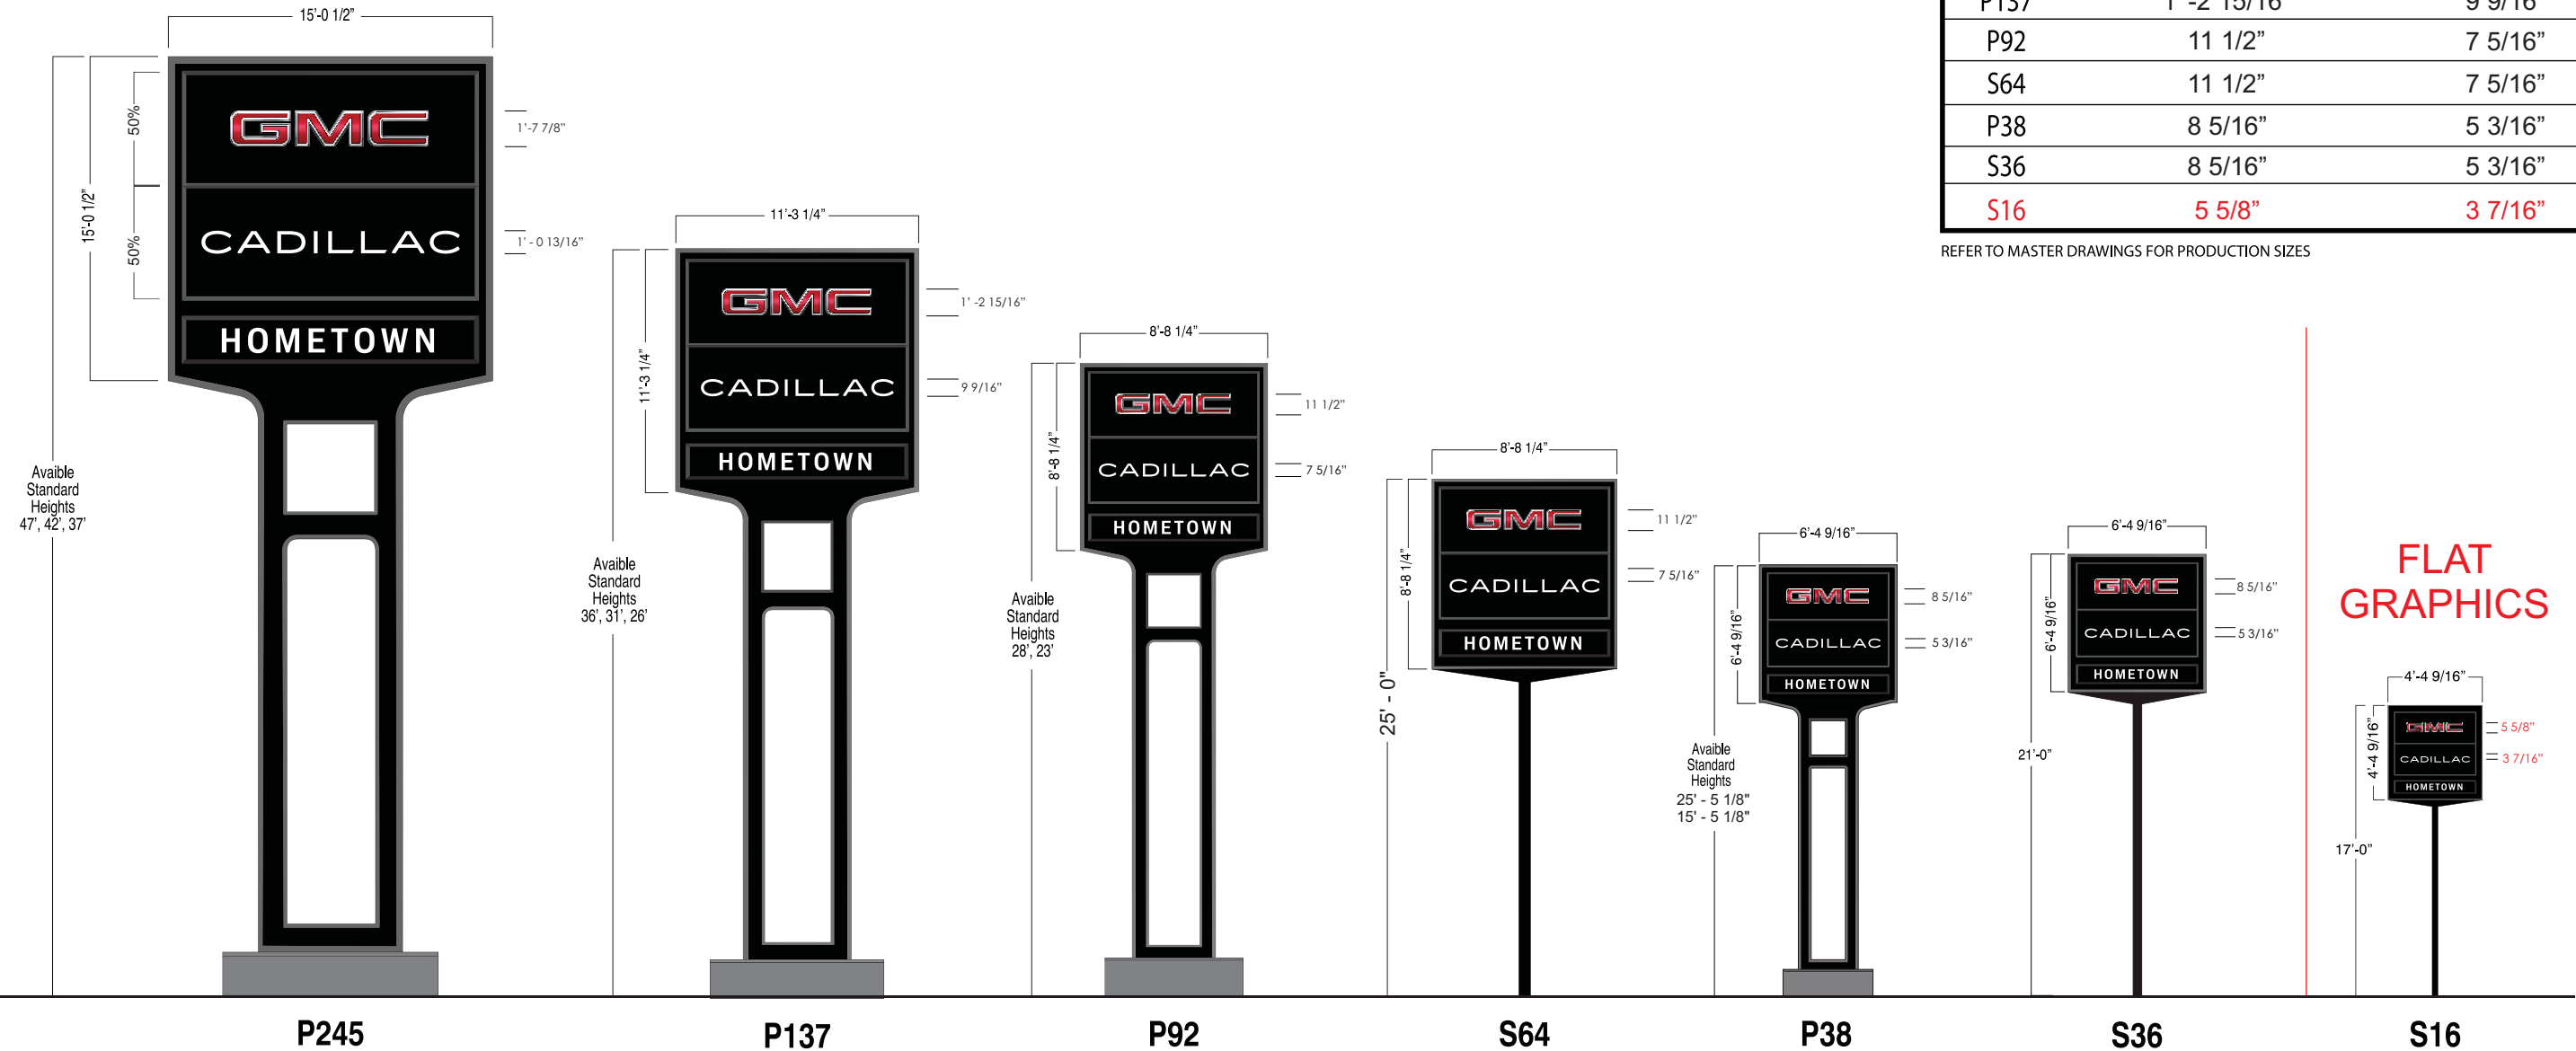

GMC CADILLAC SIGN FAMILY

RED INDICATES FLAT GRAPHICS

COPY SIZE BY SIGN		
SIGN	GMC	CADILLAC
P245	1'-7 7/8"	1' - 0 13/16"
P137	1' -2 15/16"	9 9/16"
P92	11 1/2"	7 5/16"
S64	11 1/2"	7 5/16"
P38	8 5/16"	5 3/16"
S36	8 5/16"	5 3/16"
S16	5 5/8"	3 7/16"

REFER TO MASTER DRAWINGS FOR PRODUCTION SIZES