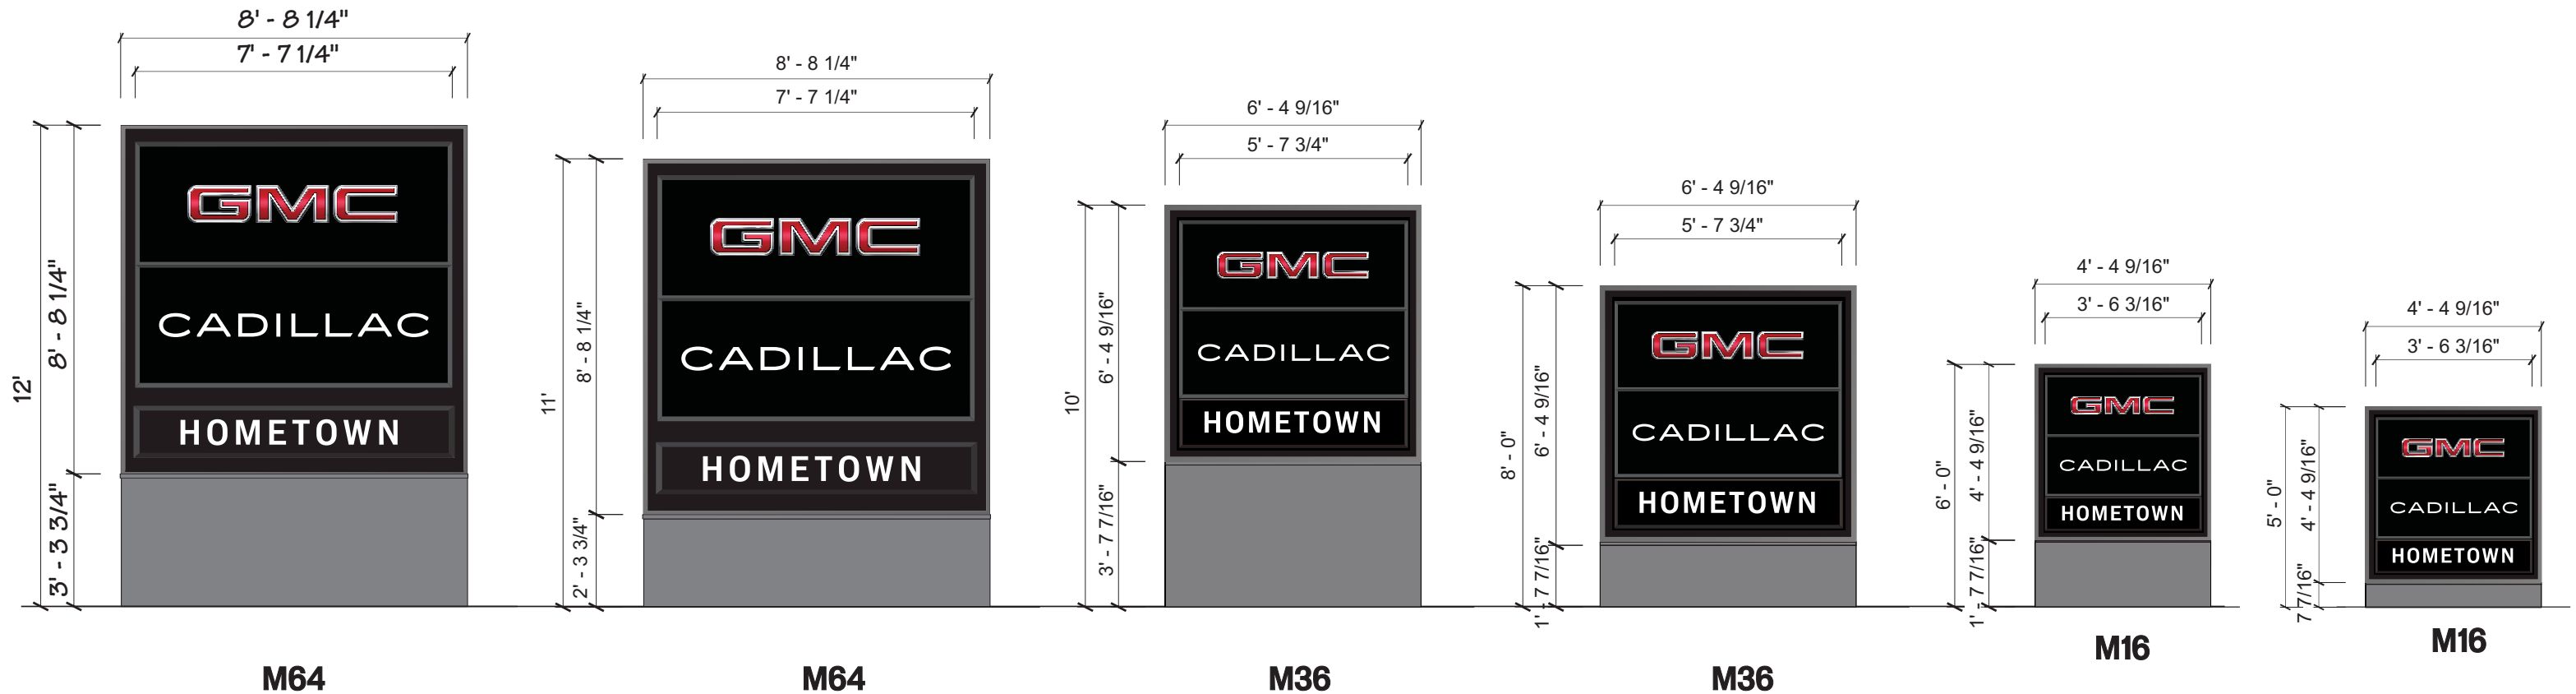

GMC CADILLAC SIGN FAMILY

RED INDICATES FLAT GRAPHICS

COPY SIZE BY SIGN		
SIGN	GMC	CADILLAC
P245	1'-7 7/8"	1' - 0 13/16"
P137	1' -2 15/16"	9 9/16"
P92	11 1/2"	7 5/16"
S64	11 1/2"	7 5/16"
P38	8 5/16"	5 3/16"
S36	8 5/16"	5 3/16"
S16	5 5/8"	3 7/16"

REFER TO MASTER DRAWINGS FOR PRODUCTION SIZES